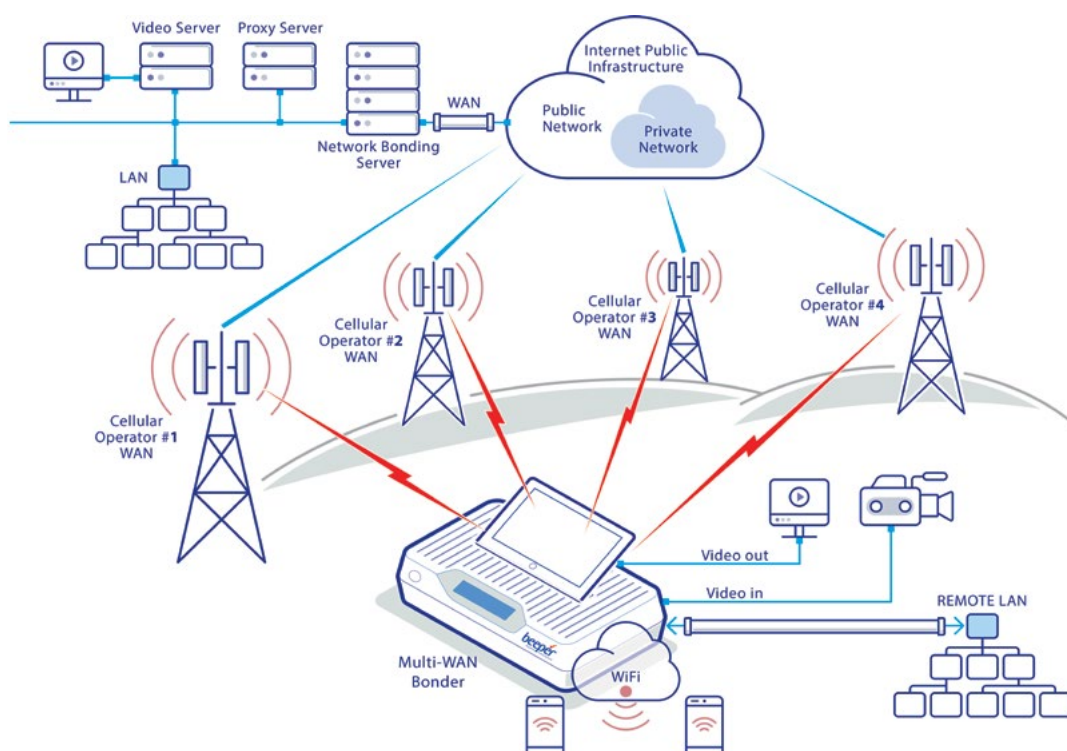

and video encoding designed for network convergence.

So when you need instant high-speed Internet, you can use the IE-5000 multi-WAN channel bonding router to set up a WiFi mesh in minutes. Employing IP-link bonding, multi-channel Virtual Private Network (VPN) capabilities provide tens of megabits per second of high availability bandwidth, aggregated from multiple, load-balanced 3G/4G/LTE, SAT, LAN and/or WiFi connections.

Packed with cutting-edge adaptive Quality of Service (QoS) features such as Deep Package Inspection (DPI), the IE-5000 router ensures uninterrupted, reliable and highly secured operation with its stateful firewall, bandwidth manager and Internet failover. Dependable, scalable, remotely manageable and field upgradable, IE-5000 supports a wide range of functionalities aimed at meeting the needs of corporate data networks. Its security functions, remote management capabilities, ability to create VPNs, and its range of protocols and IP routing functions make IE-5000 the competitive product of choice.